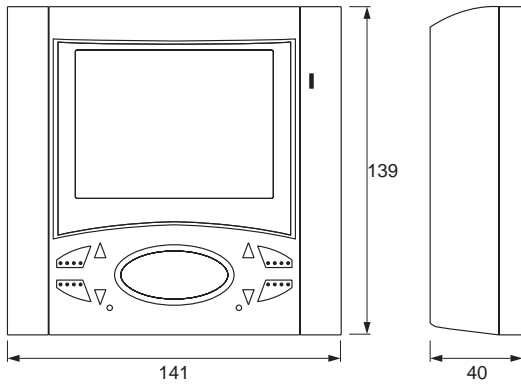

660A, 660B, 660C, 661C

Desktop monitors with LCD 4" or 3,5" colour screen, complete with 2 metres of cable with socket and removable plug.

Dimensions: 141x125x125 mm.

Simple and quick installation.

The 6600 series consists of two channel open voice monitors for systems with coaxial cable, for Sound System call or AC call, for electronic DigiBus systems and the new Elvox 2-wire system. All models include lock open pushbutton, audio pushbutton, two pushbuttons for auxiliary functions and two luminous indicators for ringtone mute and door open signals.

The monitor has also been designed to standardise installation, with a 4+4 standard Din module backbox for flush-mounting, a bracket for wall-mounting and a socket and removable plug for desktop models.

6700, 6701, 6707, 6711

Wall-mounted monitor with LCD 4" or 3.5" colour screen, complete with wall-mounting bracket for quick connector.
Dimensions: 141x139x40 mm.

6600, 6601, 6607, 6611

Flush-mounted video interphone with 4" or 3.5" LCD colour screen. For installation, requires flush-mounted back box Type 6149 or kit R660 for plasterboard walls.
Dimensions: 141x139x10 mm + 45 mm (for flush-mounting).