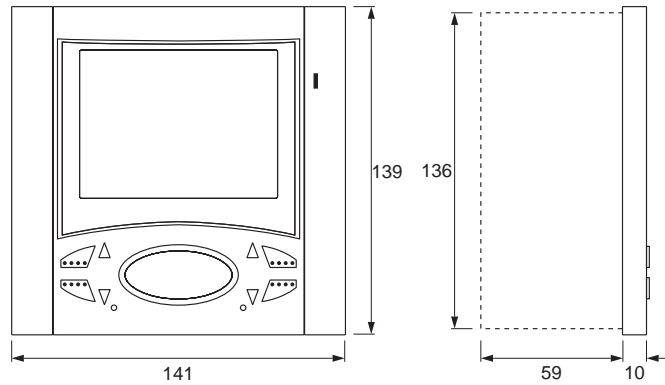

660A, 660B, 660C, 661C

Desktop monitors with LCD 4" or 3,5" colour screen, complete with 2 metres of cable with socket and removable plug.

Dimensions: 141x125x125 mm.

Simple and quick installation.

The 6600 series consists of two channel open voice monitors for systems with coaxial cable, for Sound System call or AC call, for electronic DigiBus systems and the new Elvox 2-wire system. All models include lock open pushbutton, audio pushbutton, two pushbuttons for auxiliary functions and two luminous indicators for ringtone mute and door open signals.

The monitor has also been designed to standardise installation, with a 4+4 standard Din module backbox for flush-mounting, a bracket for wall-mounting and a socket and removable plug for desktop models.

6700, 6701, 6707, 6711

Wall-mounted monitor with LCD 4" or 3.5" colour screen, complete with wall-mounting bracket for quick connector.
Dimensions: 141x139x40 mm.

6600, 6601, 6607, 6611

Flush-mounted video interphone with 4" or 3.5" LCD colour screen. For installation, requires flush-mounted back box Type 6149 or kit R660 for plasterboard walls.
Dimensions: 141x139x10 mm + 45 mm (for flush-mounting).